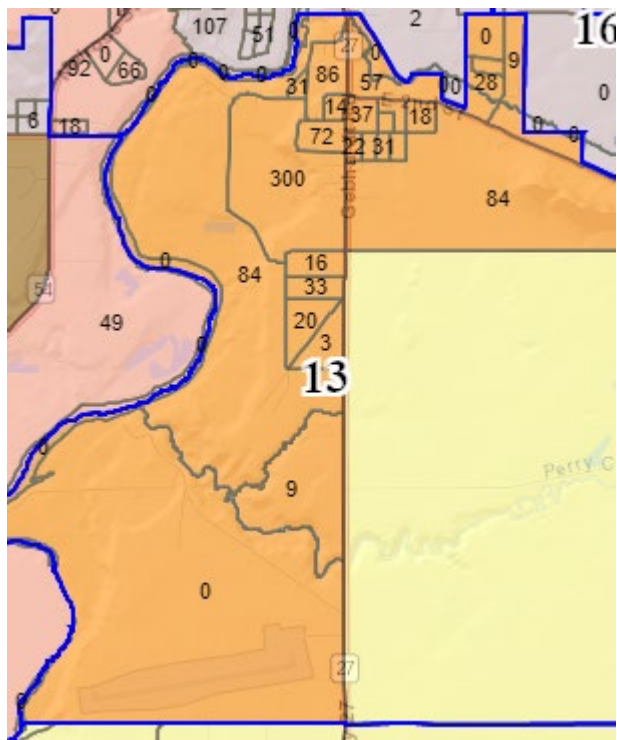

District 4: Town of Springfield Ward __, Village of Taylor

District 5: Town of North Bend, Town of Franklin, Town of Irving Ward __

District 6: Town of Melrose, Village of Melrose, Town of Irving Ward __

District 7: Town of Hixton Ward __, Village of Hixton, Town of Albion Ward __, Town of Springfield Ward __

District 8: Town of Irving Ward __, Town of Albion Ward __

District 9: Town of Alma Ward __, Village of Merrillan

District 10: Town of Albion Ward __, Town of Adams Ward __

District 11: Town of City Point, Town of Komensky, Town of Brockway Ward __

District 12: Town of Bear Bluff, Town of Knapp, Town of Millston Ward __, Town of Brockway Ward __

District 13: Town of Brockway Ward __

District 14: City of BRF Ward __, Town of Adams Ward __

District 15: Town of Albion Ward __, City of BRF Ward __

District 18: Town of Adams Ward __, Town of Alma Ward __